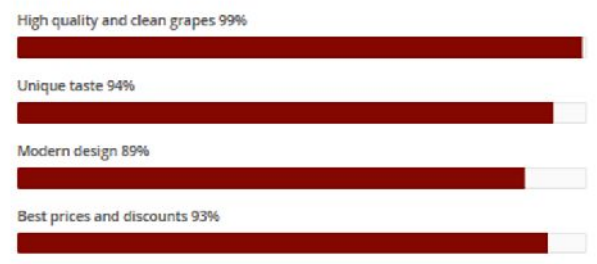

Our priorities